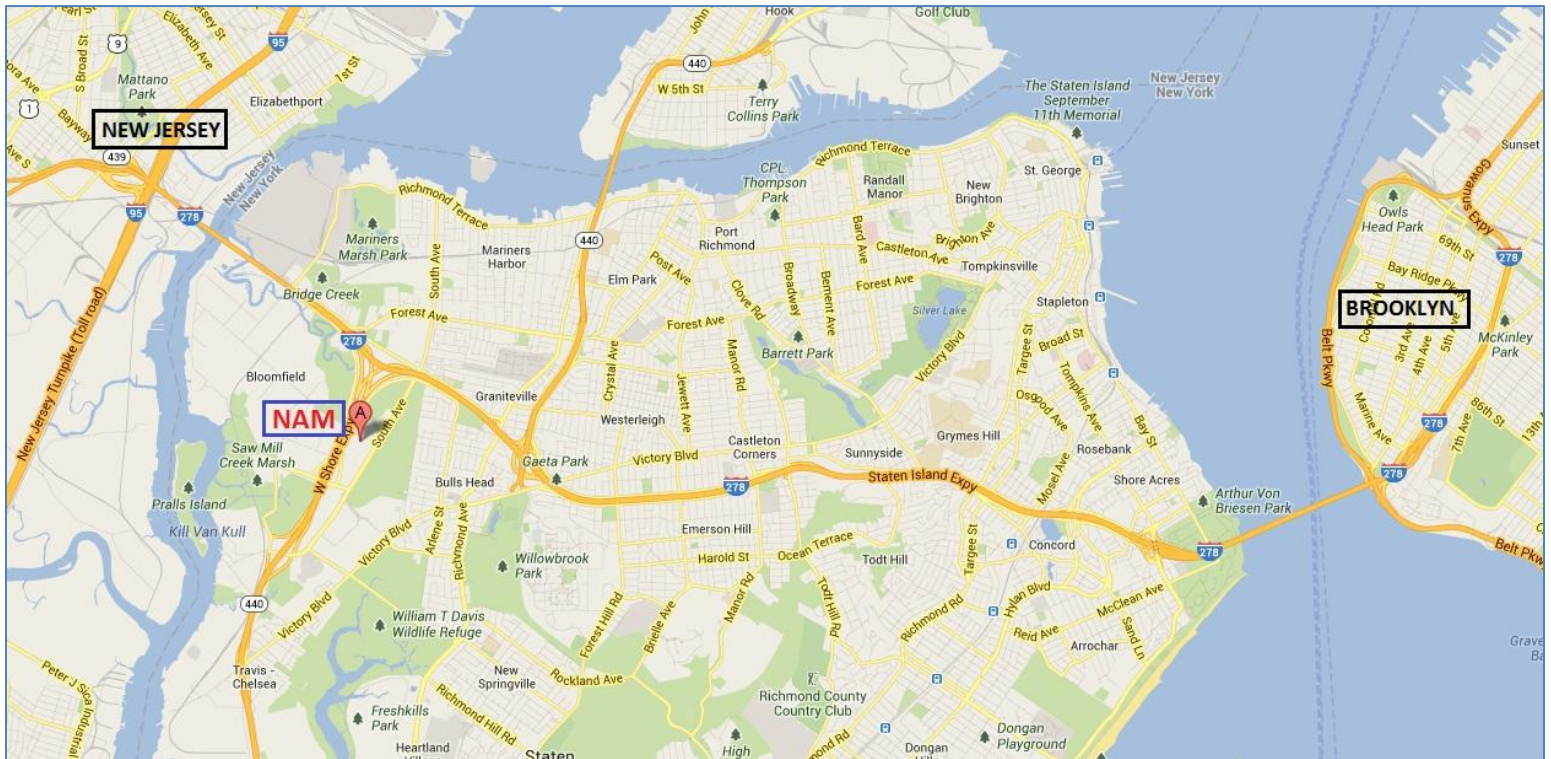

Directions to NAM Staten Island

Executive Suites at the Garden

1110 South Avenue
Staten Island, NY 10314
(718)- 874-1019

From the West (New Jersey)

Take the I-278 (Staten Island Expressway) East to the Goethals Bridge to Staten Island. Take the Forest Avenue Exit, Exit 4. Turn left onto Forest Avenue. Turn right onto South Avenue. 1110 South Avenue is on the right.

From the East (Brooklyn)

Take the Verrazano Bridge off the Belt Parkway in Brooklyn towards Staten Island. Once over the bridge, take the lower level exit on the left. Merge onto I-278 (Staten Island Expressway) West. Take Exit 6 toward South Avenue. Stay straight to go onto Goethals Road North. Turn left onto South Avenue. 1110 South Avenue is on the right.

From the South

Take Route 440 (Pearl Harbor Memorial Parkway) North towards I-278 (Staten Island Expressway). Take the Glen Street Exit, Exit 9. Turn slight left onto Glen Street. Turn right onto South Avenue. 1110 South Avenue is on the right.

REGIONAL MAP

LOCAL MAP